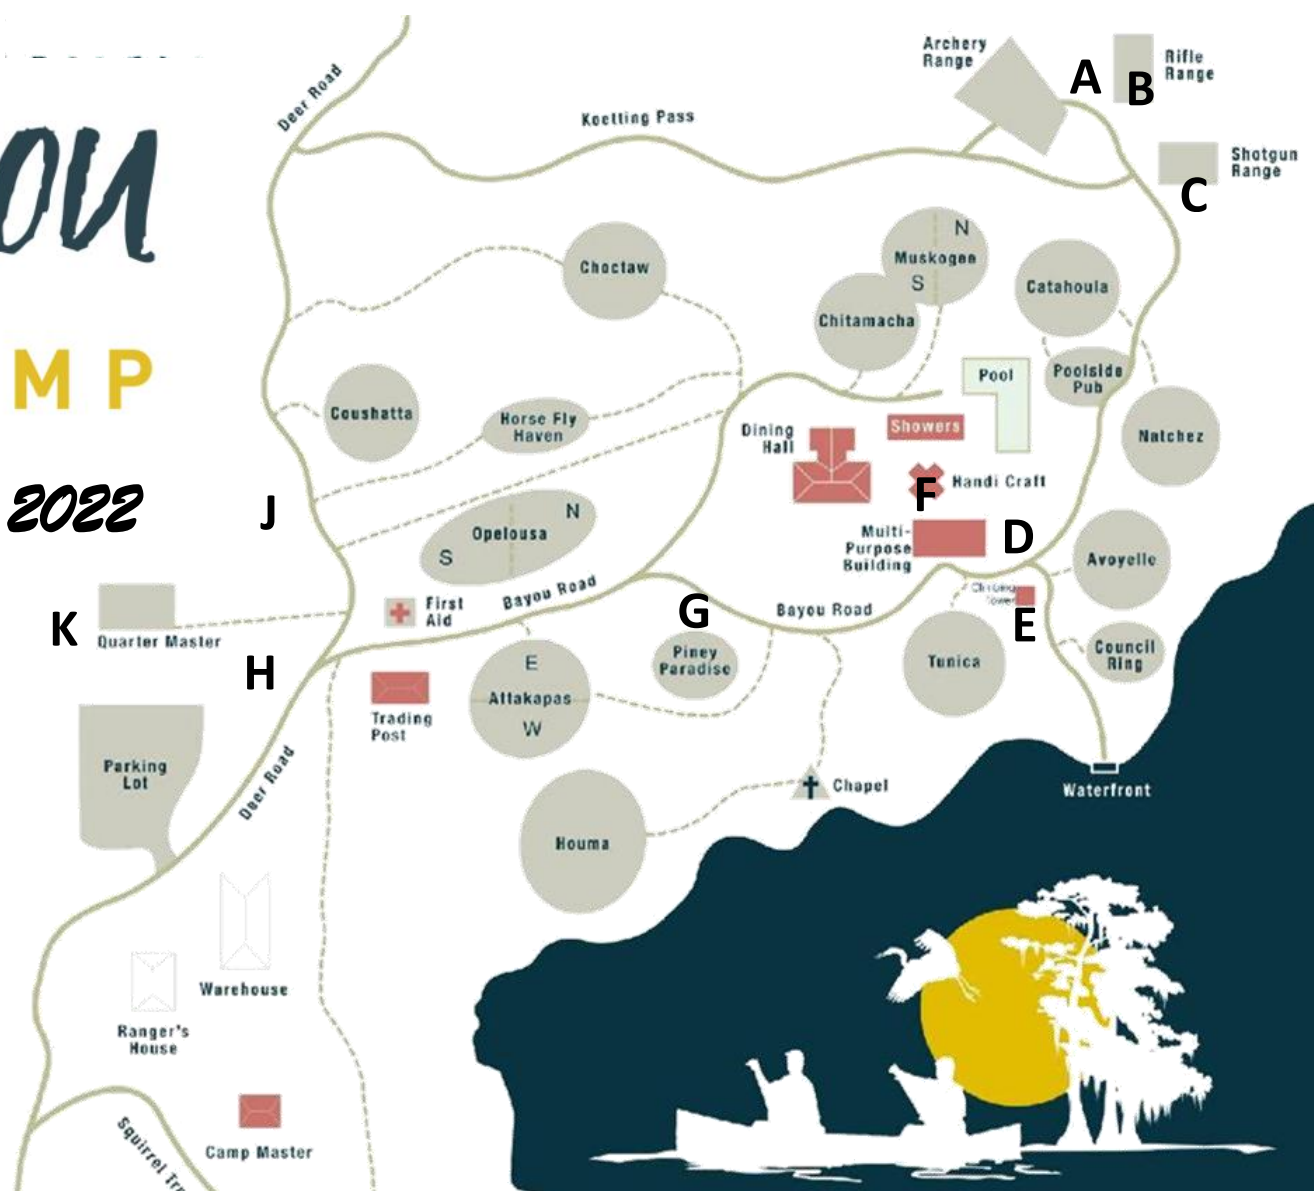

Lost Bayou

SCOUT CAMP

CAMP RENDEZVOUS 2022

Activities

- A – RIFLE
- B – ADULT PISTOLS
- C – SHOTGUN
- D – PAINTBALL
- E – CLIMBING
- F – DARTS
- G – TOMAHAWKS/KNIVES
- H – ARCHERY
- J – AIRSOFT
- K – ATV

FRIDAY

- 5:00PM – 9:00PM CHECK IN & SET UP
- 8:30PM – 9:00PM VOLUNTEER MEETING @ FIRST AID LODGE
- 10:30PM LIGHTS OUT

SATURDAY

- 7:30AM – 8:15AM LATE CHECK IN
- 8:15AM OPENING CEREMONY/FLAG RAISING
- 8:35AM – 12:10PM MORNING PROGRAM / MORNING ATV & CLIMBING
- 12:15PM – 1:30PM UNIT FREE TIME & LUNCH
- 1:35PM – 5:30PM AFTERNOON PROGRAM / CLIMBING
- 5:35PM – 5:45PM FLAG LOWERING
- 5:45PM – 6:00PM UNIT FREE TIME & SCORE TALLY
- 6:10PM – 6:50PM AWARDS & CLOSING CEREMONY
- 7:00PM – 10:30PM UNIT FREE TIME
- 10:30PM LIGHTS OUT

SUNDAY

- NO SCHEDULED EVENTS
- 12:00PM CAMP CLOSED