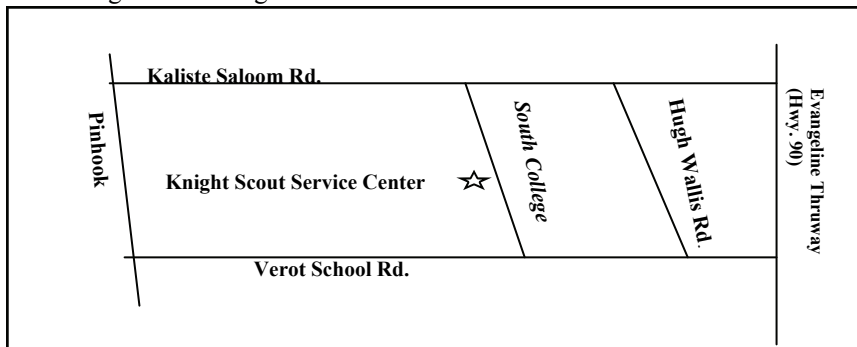

Your One Stop Scout Shop!

Tiger Cubs • Cub Scouts • Webelos

Boy Scout • Venturers • Leaders

Evangeline Area Council Scout Shop

In the Knight Scout Service Center
2266 S. College Rd. Ste. E
Lafayette, LA 70508

September 17: 9 a.m. to 5 p.m.

Call or Fax your order in. We ship!!

Directions:

Take Evangeline Thruway (Hwy. 90) South. Travel to Kaliste Saloom Rd., turn right. Go to the second stop light, turn left onto South College Rd. Travel about half a mile. Take a right at the Knight Scout Service Center.